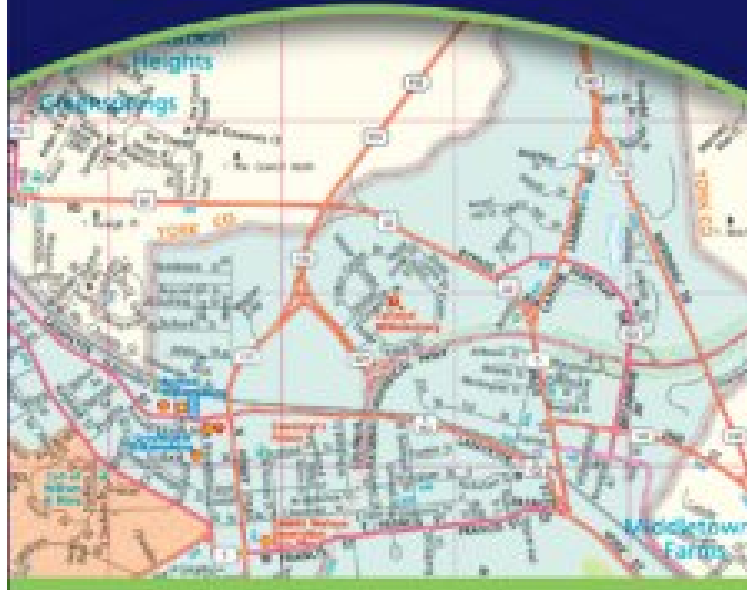

[Ebook pdf] Virginia Peninsula, Williamsburg, Virginia: Including: Hampton, Newport News, Poquoson, Williamsburg, Yorktown

Virginia Peninsula, Williamsburg, Virginia: Including: Hampton, Newport News, Poquoson, Williamsburg, Yorktown

Kummerly

**Download PDF / ePub / DOC / audiobook / ebooks*

 RAND McNALLY

streets of

Virginia Peninsula Williamsburg

FEATURES

Mileage & Driving
Time Map

COMMUNITIES INCLUDED

praised Virginia Peninsula, Williamsburg, Virginia: Including: Hampton, Newport News, Poquoson, Williamsburg, Yorktown:

1 of 1 people found the following review helpful. Not a very good map if you want to get around WilliamsburgBy truthinessDespite the fact that "Williamsburg" is in the name of this map, the Williamsburg portion of the map is relegated to a small box in the corner of one side. Instead, it's primarily a map of Newport News and surrounding areas. And the part that is of Williamsburg isn't even comprehensive - it cuts off the outlet-mall/Pottery area and the I-64/199 intersection, and there's no close-up of the Colonial Williamsburg attractions. Unless you need street-level detail for the residential areas of W'burg, you're better off with the free map they hand out in the historic area - it's not to scale, but everything is clearly marked and it covers the entire W'burg/James City County area.

How do you navigate a state without a Rand McNally map? A must-have for all who drive, the Rand McNally Virginia Peninsula folded map offers a full-color map that shows: Interstate, U.S., state and county highways, parks, points of interest, airports, county boundaries and streets. Detailed indices help travelers locate destinations.